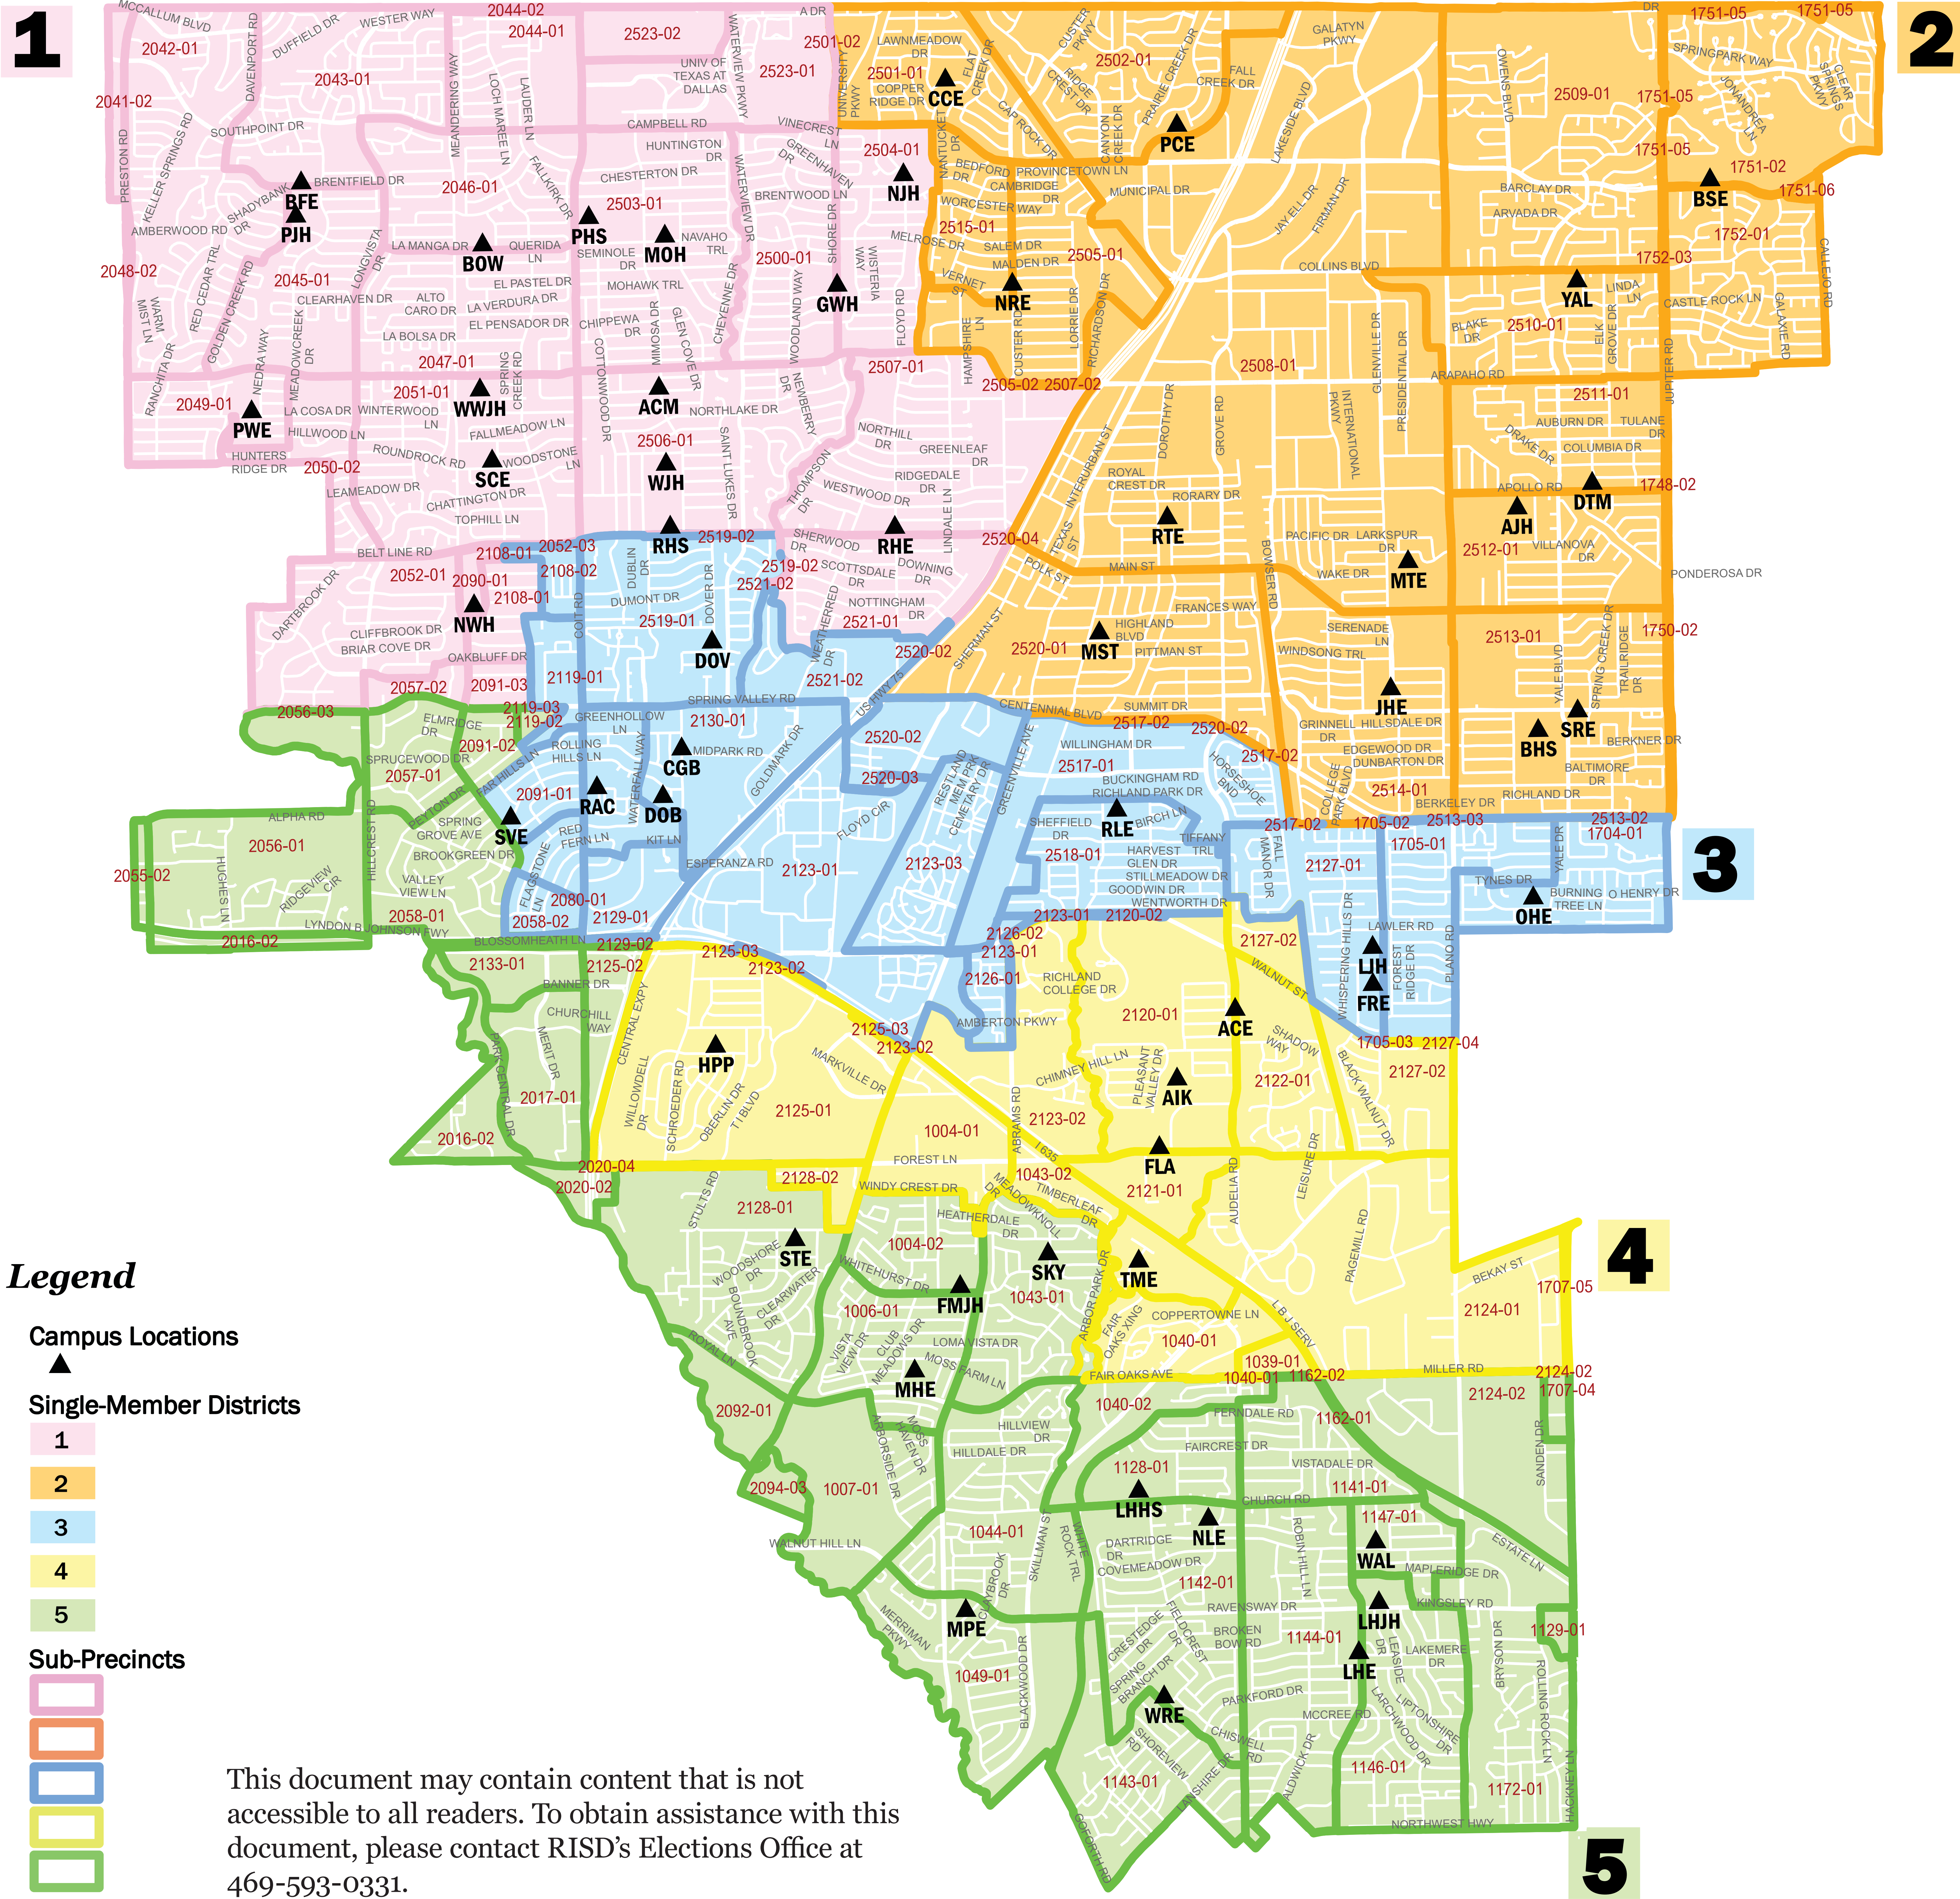

RISD Single-Member Districts Adopted 12/8/2022

Legend

Campus Locations

Single-Member Districts

- 1
- 2
- 3
- 4
- 5

Sub-Precincts

- 1
- 2
- 3
- 4
- 5

This document may contain content that is not accessible to all readers. To obtain assistance with this document, please contact RISD's Elections Office at 469-593-0331.