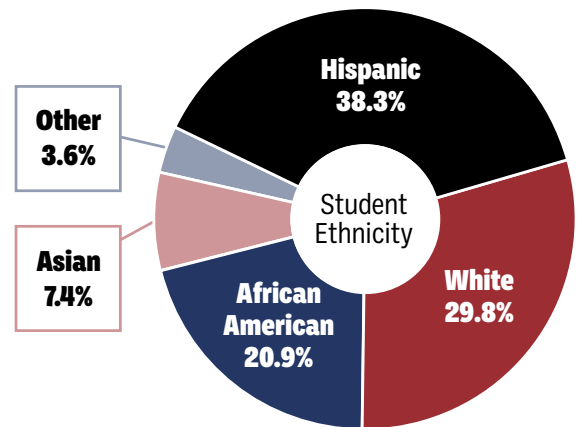

## 5,547 Employees

RISD is home to  
**11,906 emergent  
bilingual students**  
who speak at least  
**76 different languages and dialects.**

The top languages spoken in RISD after English include:

**Spanish, Pashto, Arabic, Amharic,  
Farsi and Vietnamese**